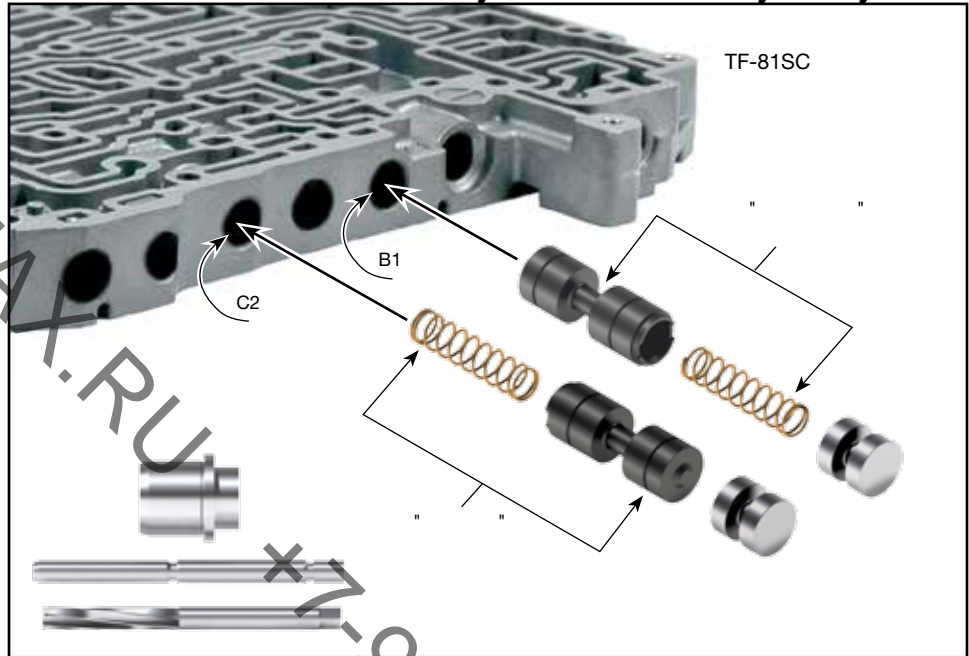

**Aisin AW TF-60SN, TF-80SC, TF-81SC;  
Mini 6F21WA; VW/Audi 09G, 09K, 09M**

**15741-49K**

•  
•  
:  
5 : 9  
1, 2-3-4

**F-33741B-TL1**

•  
•  
•  
:  
Sonnax,  
F,  
VB-FIX  
Sonnax  
15741-50K 33741B-01

				1
TF-60SN (VW 09G) 6F21WA	#1	K1*		1, 2, 3, 4
		K2		4, 5, 6
		B1		2, 6
TF-80SC		C1		1, 2, 3, 4
		B1	**	2 6
		C2		4, 5, 6
TF-81SC		C1		1, 2, 3, 4
		C2		4, 5, 6
		B1		2 6
* TF-60SN, K1 :		Sonnax.		
** TF-80SC, B1 Signal Location:		Sonnax.		