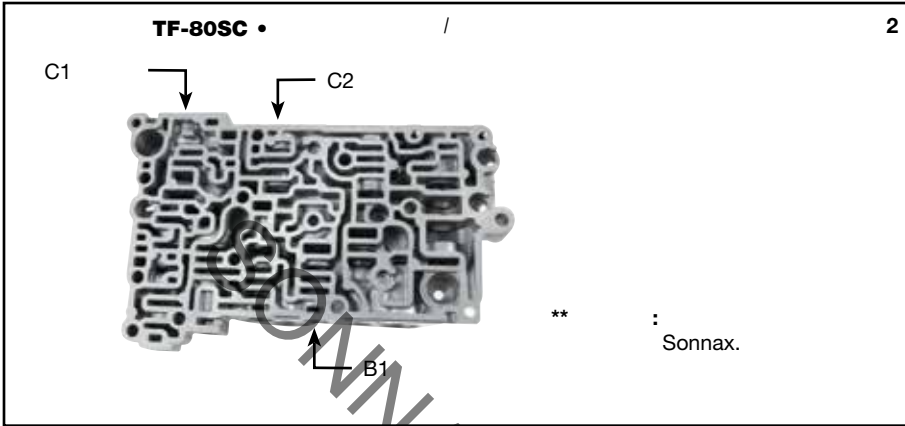

1. **2.**
- a. ( )
  - b. ( )
  - c. : 1 2
  - d. ( )

1. **3.**
2. F-33741B-TL1 VB-FIX
3. Sonnax 16

1. **4.**
- a. 1
  - a. Sonnax
  - b. ( )