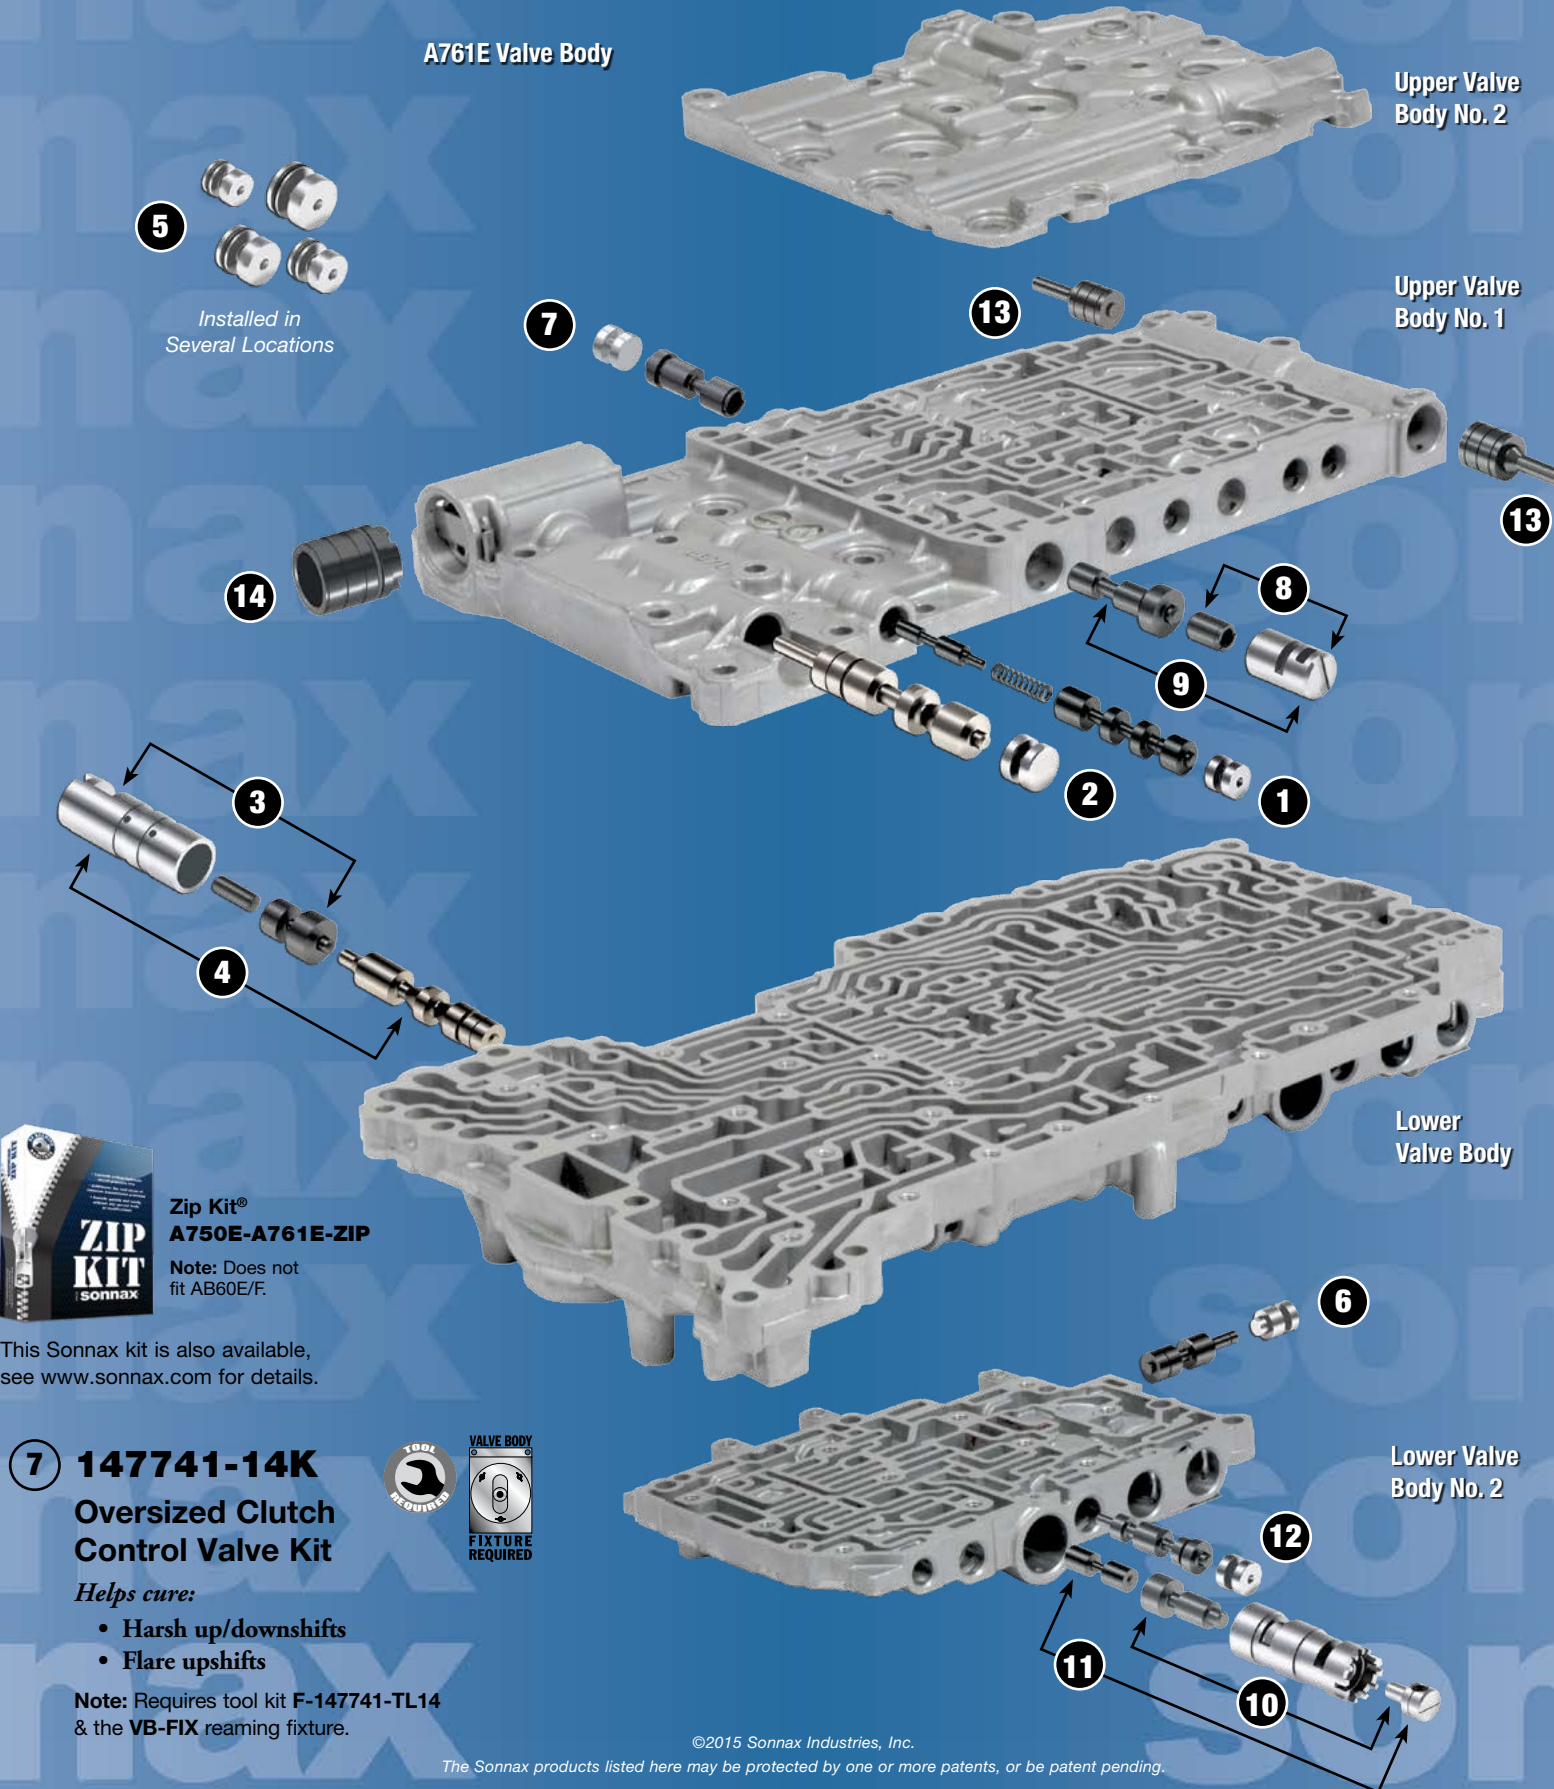

## 4 147741-04K Oversized Main Pressure Regulator & Boost Valve Kit

Helps cure:

- Low/High line pressure
- Soft and/or harsh shifts

Note: Requires tool kit F-147741-TL4 & the VB-FIX reaming fixture.

## 5 147741-30K O-Ringed End Plug Kit

Helps cure:

- Various complaints of leaking end plug
- Complaints relating to pressure loss

## 6 147741-05K Oversized Solenoid Modulator Valve Kit

Helps cure:

- Solenoid codes
- Shift complaints

Note: Requires tool kit F-147741-TL5 & the VB-FIX reaming fixture.

Installed in  
Several Locations

Zip Kit®  
A750E-A761E-ZIP  
Note: Does not  
fit AB60E/F.